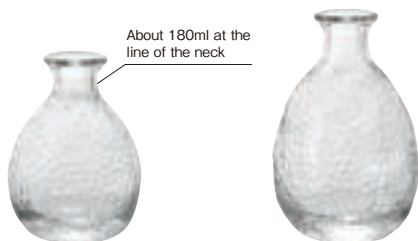

About 180ml at the line of the neck

Sale Bottle
F-49093

M75 T36 H103 ml190
BOX SIZE : W79 × D79 × H104
1×48=48pcs
Heat Resistant Glass

Sale Bottle L
F-49163

M82 T36 H125 ml260
BOX SIZE : W90 × D87 × H127
1×36=36pcs
Heat Resistant Glass