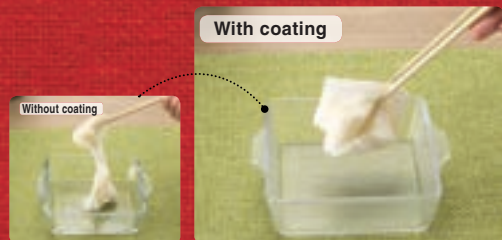

With coating

Without coating

POINT
02

Cooking sheets and butter are no longer required!

You can omit the process to use a cooking sheet or butter/grease to prevent food sticking to the container. Enjoy economic and healthy cooking without grease. In addition, cooking time is reduced.

POINT
03

Cera bake is a great-looking container that can be served as it is!

Since it has a simple design, it is easy to match it with other tableware. So, it makes dining table co-ordination simple. There are fewer items that you need to wash after the meal.

POINT
04

It is a long-lasting product that you can use for a long time!

Cera Bake has passed the peeling test using a metal turner over 10,000 times. It is a durable and reliable product that you can use for a long time.