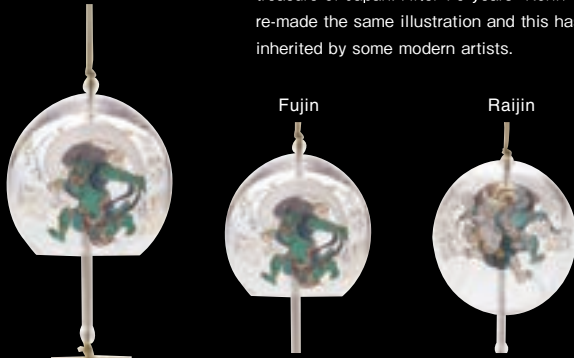

The Premium Nippon taste

風神雷神 Fujin-Raijin

The original illustration of this design painted in early Edo period by Sotatsu Tawaraya is the national treasure of Japan. After 70 years "Korin Ogata" re-made the same illustration and this has been inherited by some modern artists.

Elaborated sound

Artisans hand blown the body and the clapper of wind bell piece by piece, the clapper made by semi-lead crystal and decollated tiny bump & dent. Wind bell makes refreshingly cool sound yet complicated.

FUJIN-RAIJIN Wind Bell R-6116

M85 H76
BOX SIZE : W252 × D94 × H95
20sets
handmade