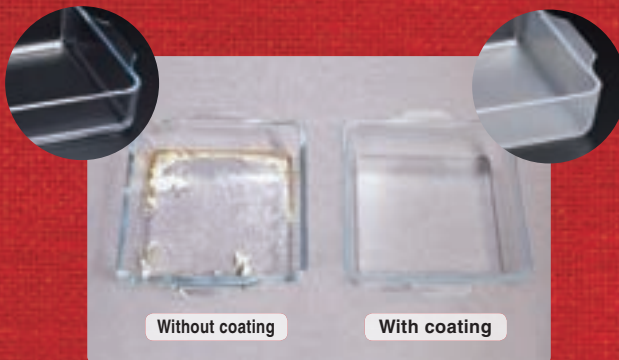

## Easy and Quick washing!

The ceramic coating prevents food from sticking to Cera Bake. Since materials do not stick to the container, it is easy to wash and clean. You will enjoy cooking more than before because it is easy to clean up.