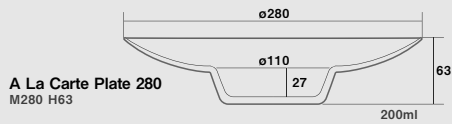

rimlette
à la carte
plate

rimlette
plate