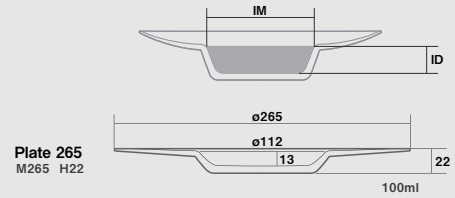

rimlette
à la carte
plate

rimlette
plate

Rimlette A La Carte Plate -hand made -

Clear

M190 H48
IM88 ID20
3×12=36pcs
·hand made

M220 H52
IM88 ID20
3×6=18pcs
·hand made

M240 H50
IM110 ID27
3×6=18pcs
·hand made

M280 H63
IM110 ID27
1×10=10pcs
·hand made

Clear

M180 H22
IM88 ID11
3×12=36pcs
·hand made

M200 H22
IM88 ID11
3×6=18pcs
·hand made

M230 H22
IM112 ID13
3×6=18pcs
·hand made

M265 H22
IM112 ID13
3×6=18pcs
·hand made

TUMBLER

STEMWARE

ICE BUCKET

CARAFE/DECANTER

MUG / BEER MUG

PLATE / BOWL

SAKE / BUFFET /
MINI DESSERT

FOOD CONTAINER

BOTTLE FOR FRUIT
LUNCH

TABLETOP ITEM

INTERIOR / VASE

COOKING TOOL

HEAT RESISTANT
GLASS

Hand Made