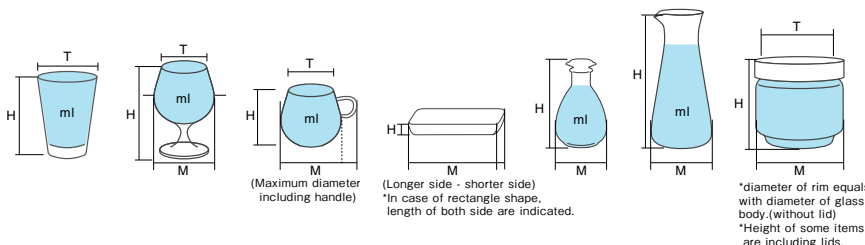

4 Hand made products

Size, shape, color and packages are subject to change without prior notice.

5

Spec of products and packages are subject to change without prior notice.