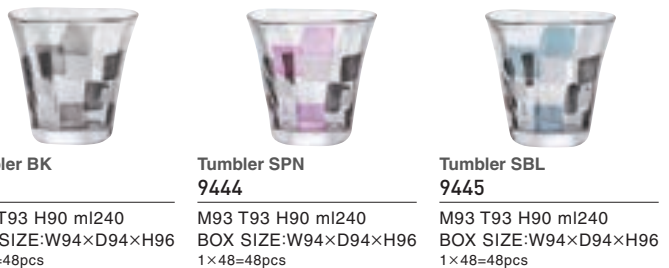

**Tumbler BK**  
**9443**  
M93 T93 H90 ml240  
BOX SIZE: W94 × D94 × H96  
1 × 48 = 48pcs

**Tumbler SPN**  
**9444**  
M93 T93 H90 ml240  
BOX SIZE: W94 × D94 × H96  
1 × 48 = 48pcs

**Tumbler SBL**  
**9445**  
M93 T93 H90 ml240  
BOX SIZE: W94 × D94 × H96  
1 × 48 = 48pcs