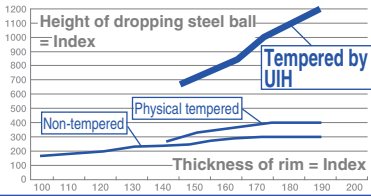

Data of chipping test

UIH (Ultra Ion Hard)

M75 T75 H88
ml270
6×12=72pcs

UIH Dishwasher Safe

M60 T60 H99
ml180
6×12=72pcs

UIH Dishwasher Safe

M66 T66 H113
ml270
6×12=72pcs

UIH Dishwasher Safe