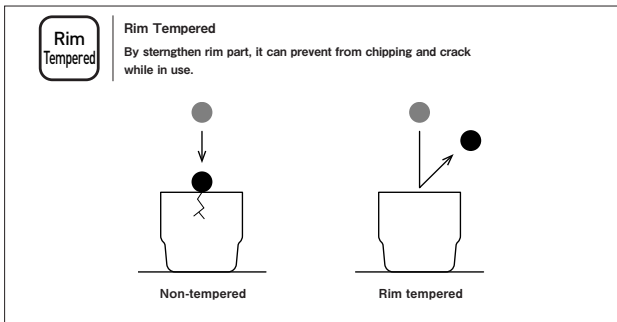

**Parfait 380 B-6444**  
M75 T75 H183 ml364  
6×12=72pcs  
**Rim Tempered**

**Log** "Log" is an easy-handling stackable glass. This is good not only for drinks but also for dessert or amuse-bouche.

**Rim Tempered** + **Clear Ti Coat** = **Less Chipping! Less scratch!!**