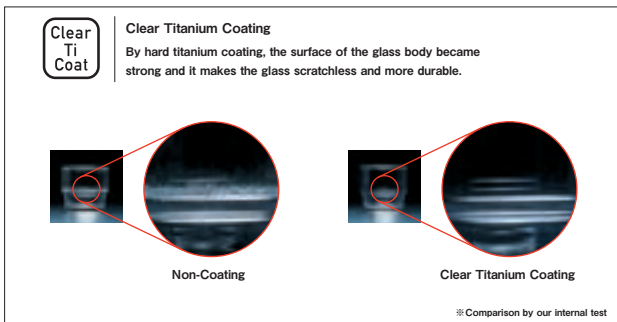

**Parfait 380 B-6444**  
M75 T75 H183 ml364  
6×12=72pcs  
**Rim Tempered**

**Log** "Log" is an easy-handling stackable glass. This is good not only for drinks but also for dessert or amuse-bouche.

**Rim Tempered** + **Clear Ti Coat** = **Less Chipping! Less scratch!!**